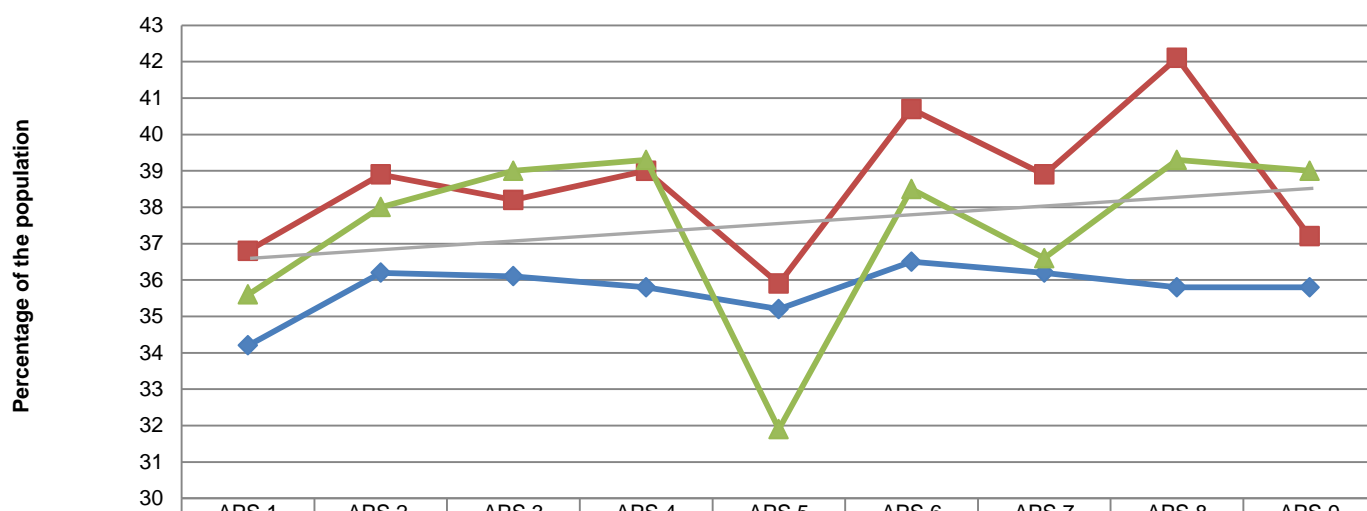

Nationally the results show that participation has recovered from the dip reported in the APS8/9 interim results 6 months ago and show that 245,200 more people are playing sport once a week than 6 months ago. The increase is caused by the increase in population as the percentage has remained constant.

Leap area

Locally the picture doesn't mirror the national trend. Whilst participation is still above the national reported rate, and indicates a slight upward trend; there has been a decrease in 4.9% between APS8 and APS9. This means the that the Leap geographical areas of Buckinghamshire and Milton Keynes, join a handful of other CSPs in no longer showing a significant increase in participation in 30 minutes of sport a week since the surveys first dataset in 2005. It will however require further datasets to determine if this is a dip in participation or a new trend forming in participation in 30 minutes of sport a week for 16+.

Aylesbury Vale

Like the Leap area, Aylesbury Vales participation is above the national average, but does not show a significant increase since APS. Although not significant, there is a slight upward trend in participation overall.

Percentage of the adult population participating in sport, of at least moderate intensity, for at least 30 minutes, on at least four days in the last four weeks (equivalent to 30 minutes on one or more day a week) across Buckinghamshire and Milton Keynes.

	APS 1	APS 2	APS 3	APS 4	APS 5	APS 6	APS 7	APS 8	APS 9
National	34.2	36.2	36.1	35.8	35.2	36.5	36.2	35.8	35.8
Leap	36.8	38.9	38.2	39	35.9	40.7	38.9	42.1	37.2
Aylesbury Vale	35.6	38	39	39.3	31.9	38.5	36.6	39.3	39